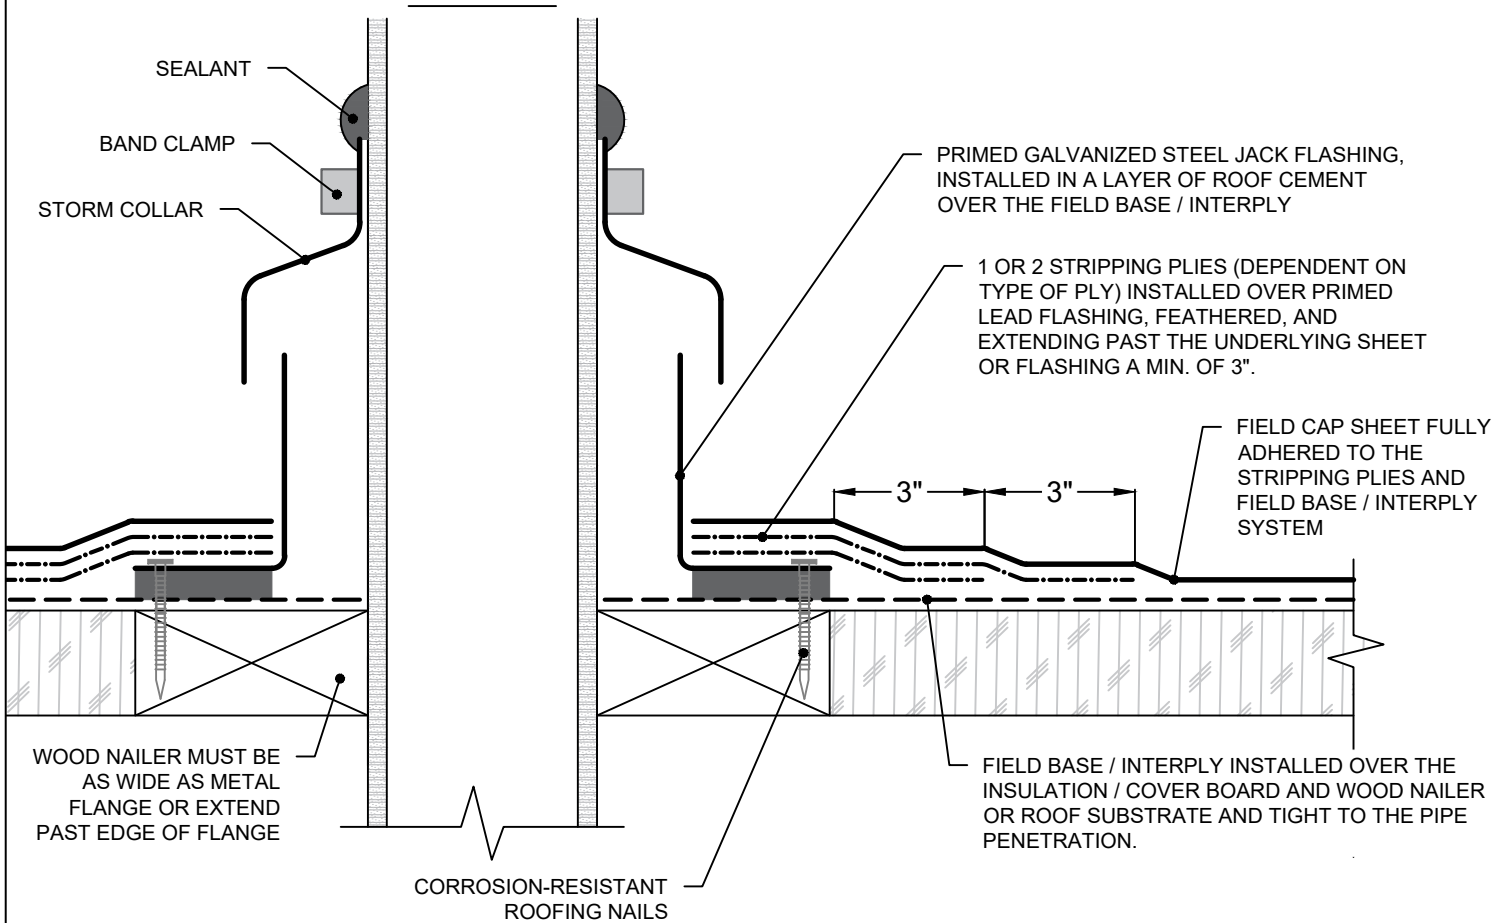

# PIPE WITH GALVANIZED JACK FLASHING - SECTION VIEW

**LOW SLOPE 29 - SEC**

 <p><b>Malarkey</b> Roofing Products® Defining Excellence.™</p>	PROJECT NAME:	DATE:
		SCALE: NOT TO SCALE
	ADDRESS:	PROJECT NO:
	OWNER:	DRAWING NO. :
Rev. 3/23		SUBMITTAL NO. :